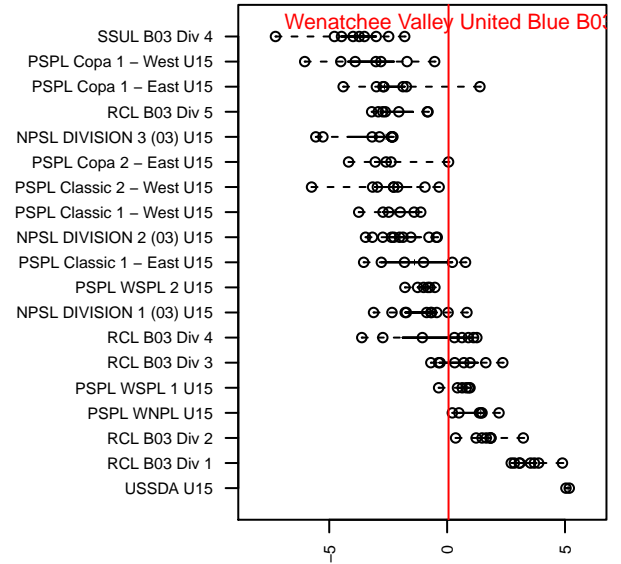

# Wenatchee Valley United Blue B03

Wenatchee FC  
 Wenatchee, WA  
 B03 total strength=1296  
 attack=7.81 defense=3.97  
 fall league = PSPL Copa 2 – East U15  
 spr league = Spr PSPL EWA – '03 Copa 1 – East U15

alt names used:  
 UNITED SC ML B03 Blue  
 UNITED SC BU 03 SELECT (WA)  
 UNITED SC ML B03 Blue

Venues played:  
 2017 PSPL Copa 2 – East U15  
 2017 WA Cup Bronze U15  
 2017 Spr PSPL EWA – '03 Copa 1 – East U15

**Wenatchee Valley United Blue B03**  
 Dots are actual minus expected GF (blue circles) and GA (red triangles).  
 Blue line is smoothed change in attack strength. Red is smoothed change in defense strength.

**attack and defense variance (black dot)  
relative to other teams  
and top 10 in region**

**attack and defense rating  
relative to others at age  
and all opponents in last 13 months**

**Performance relative to 13 month average**