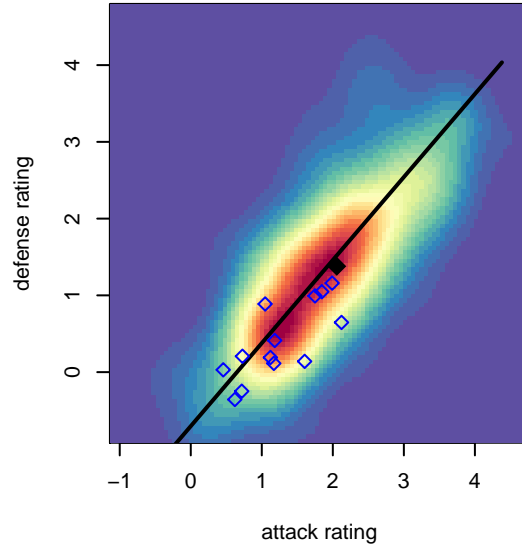

alt names used:  
 UNITED SC ML B03 Blue  
 UNITED SC BU 03 SELECT (WA)  
 UNITED SC ML B03 Blue

Venues played:  
 2017 PSPL Copa 2 – East U15  
 2017 WA Cup Bronze U15  
 2017 Spr PSPL EWA – '03 Copa 1 – East U15

**Wenatchee Valley United Blue B03**  
 Dots are actual minus expected GF (blue circles) and GA (red triangles).  
 Blue line is smoothed change in attack strength. Red is smoothed change in defense strength.

**attack and defense variance (black dot)  
relative to other teams  
and top 10 in region**

**attack and defense rating  
relative to others at age  
and all opponents in last 13 months**

**Performance relative to 13 month average**